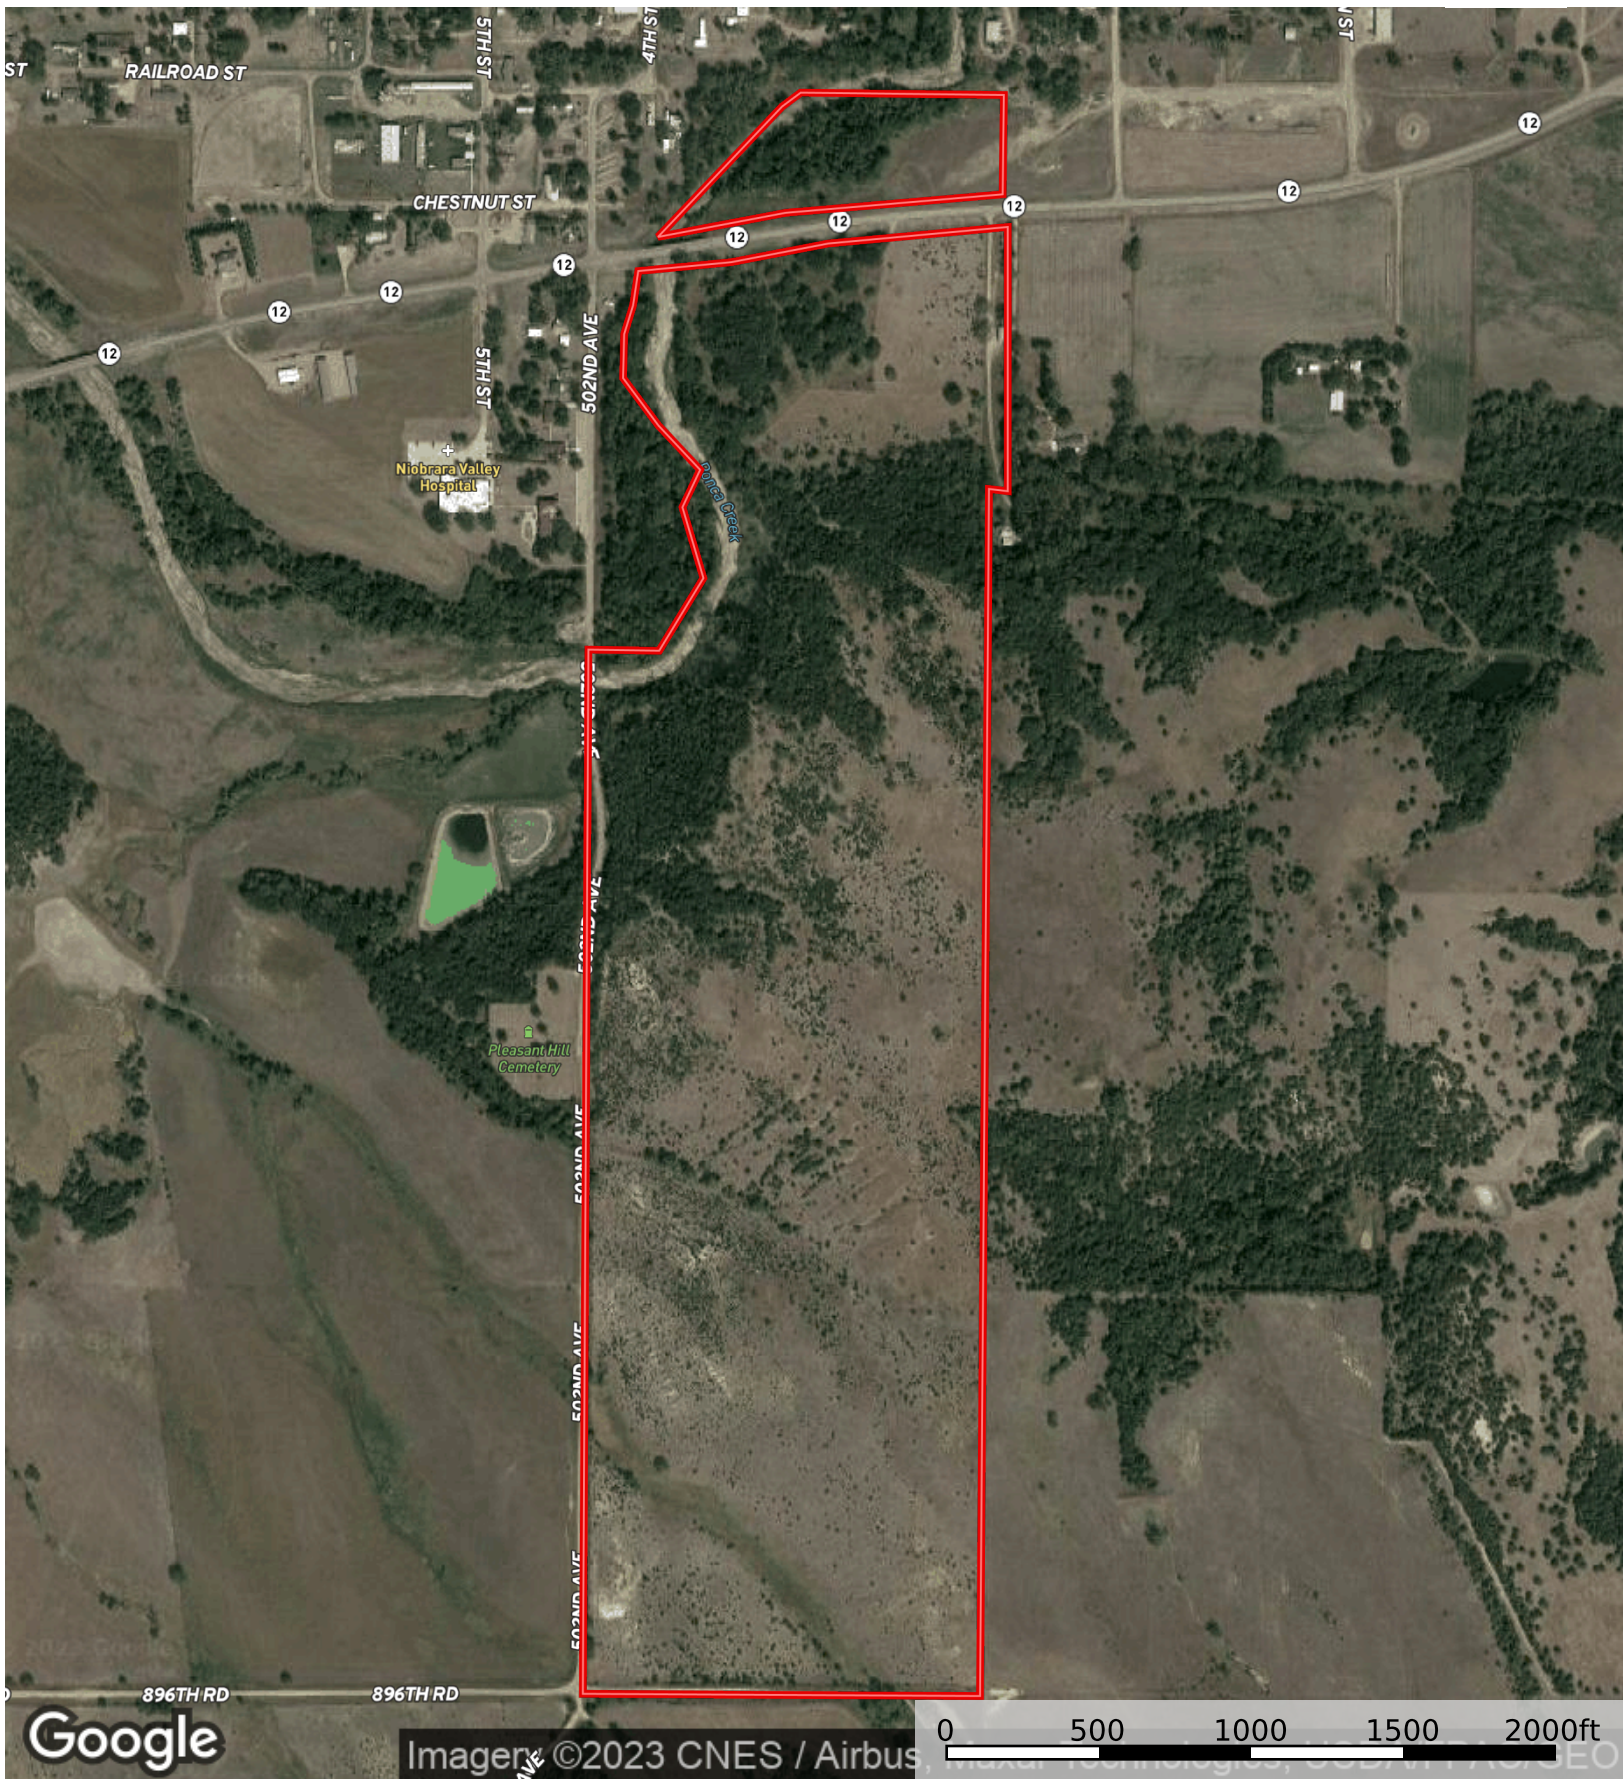

140.72 +/- Boyd County, NE
Nebraska, AC +/-

Boundary

Stacey Stracke

id. The information contained herein was obtained from sources deemed to be reliable. Land id™ Services makes no warranties or guarantees as to the completeness or accuracy thereof.